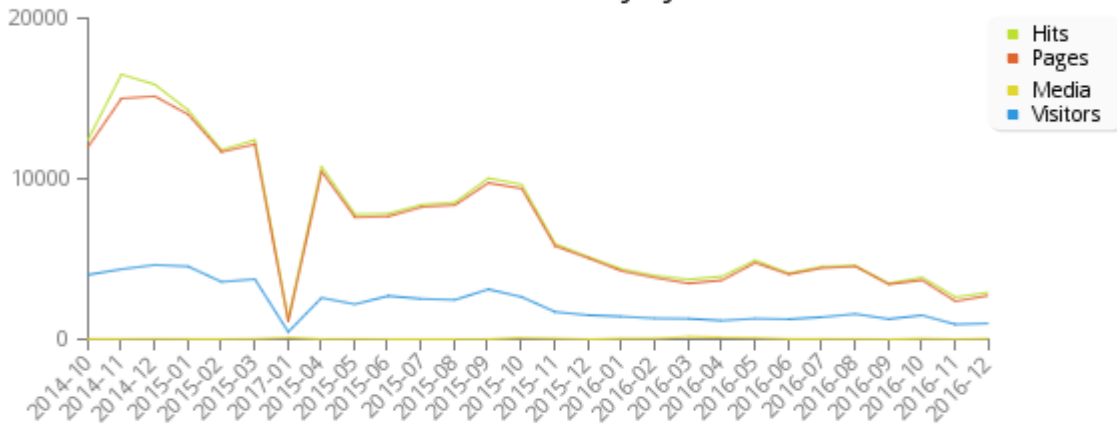

Access Summary by Month

Estadística Mensual

Monthly Statistics for 2017-01		
Total hits	1239	
Total files	110	
Total pages	1129	
Total visitors	462	
Total bytes	2.3 MB	
	avg	max
Hits per hour	52.75	120
Hits per day	180.85714285714	271
Files per day	55	98
Pages per day	161.28571428571	199
Bytes per day	956.2 KB	4 MB
Hits by Status Code		
Status -	2	
Status 200 - OK	1239	
Status 404 - Not Found	25	

Estadística de Acceso Diario

Daily Access Statistics for 2017-01										
Day	Hits		Media		Pages		Visitors		Traffic	
04	271	21.41%	98	89.09%	168	14.88%	60	12.99%	4 MB	61.39%
01	135	10.66%	0	0.00%	131	11.60%	64	13.85%	258.1 KB	3.86%
02	136	10.74%	0	0.00%	131	11.60%	56	12.12%	256.5 KB	3.83%
03	184	14.53%	0	0.00%	180	15.94%	73	15.80%	330.7 KB	4.94%
05	161	12.72%	0	0.00%	157	13.91%	60	12.99%	353.8 KB	5.29%
06	201	15.88%	0	0.00%	199	17.63%	82	17.75%	449.6 KB	6.72%
07	178	14.06%	12	10.91%	163	14.44%	67	14.50%	935.7 KB	13.98%