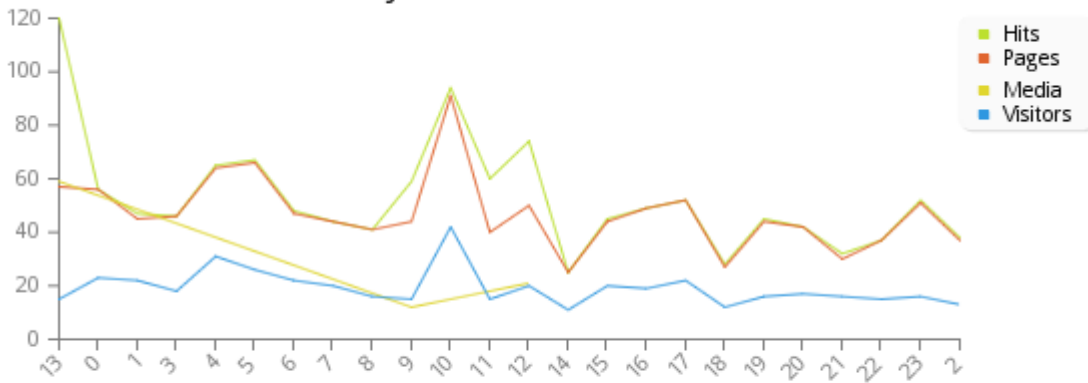

Hourly Access Statistics for 2017-01

Enlaces

Top Referrers in 2017-01		
#	Name	Hits
1	http://dycam-seg.skeye2k.org	2 66.67%
2	http://wikimasum.skeye2k.org/tai2k/geodepum/svgvs-geodepum/svgvs-geodepum	1 33.33%

Páginas de entrada

Top Entry Pages in 2017-01		
#	Name	Hits
1	inicio	288 25.51%
2	ayuda_wiki/wiki/dokuwiki	154 13.64%
3	dycam-seg-vs/dycam-seg-vs	6 0.53%
4	informacion/contacto	3 0.27%
5	informacion/creditos	2 0.18%
6	dycam-seg-vs/publicaciones	2 0.18%
7	informacion/impacto	1 0.09%
8	dycam-seg-vs/dycam_seg_vs	1 0.09%
9	sobre/co3	1 0.09%
10	informacion/aviso_legal	1 0.09%
11	sobre/skeye	1 0.09%
12	navegacion	1 0.09%
13	start	1 0.09%

Páginas más visitadas

Top Pages in 2017-01		
#	Name	Hits
1	inicio	763 67.58%
2	ayuda_wiki/wiki/dokuwiki	322 28.52%