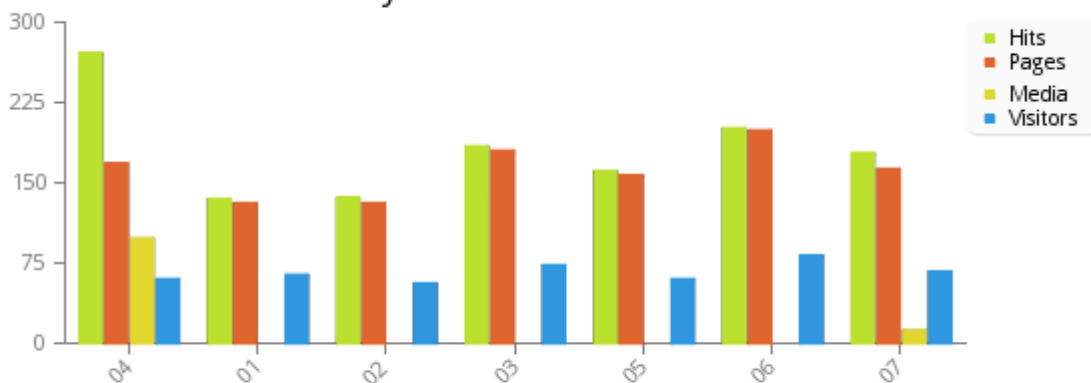

Daily Access Statistics for 2017-01

Estadística de Acceso Horario

Hourly Access Statistics for 2017-01										
Hour	Hits		Media		Pages		Visitors		Traffic	
13	120	9.48%	59	53.64%	57	5.05%	15	3.25%	2.1 MB	32.88%
0	56	4.42%	0	0.00%	56	4.96%	23	4.98%	119.4 KB	1.78%
1	47	3.71%	0	0.00%	45	3.99%	22	4.76%	91.2 KB	1.36%
3	46	3.63%	0	0.00%	46	4.07%	18	3.90%	87.5 KB	1.31%
4	65	5.13%	0	0.00%	64	5.67%	31	6.71%	130.7 KB	1.95%
5	67	5.29%	0	0.00%	66	5.85%	26	5.63%	138.9 KB	2.07%
6	48	3.79%	0	0.00%	47	4.16%	22	4.76%	108.6 KB	1.62%
7	44	3.48%	0	0.00%	44	3.90%	20	4.33%	90.3 KB	1.35%
8	41	3.24%	0	0.00%	41	3.63%	16	3.46%	92.6 KB	1.38%
9	59	4.66%	12	10.91%	44	3.90%	15	3.25%	656.9 KB	9.81%
10	94	7.42%	0	0.00%	91	8.06%	42	9.09%	191.1 KB	2.86%
11	60	4.74%	18	16.36%	40	3.54%	15	3.25%	531.3 KB	7.94%
12	74	5.85%	21	19.09%	50	4.43%	20	4.33%	1.3 MB	19.88%
14	25	1.97%	0	0.00%	25	2.21%	11	2.38%	55.1 KB	0.82%
15	45	3.55%	0	0.00%	44	3.90%	20	4.33%	93.4 KB	1.40%
16	49	3.87%	0	0.00%	49	4.34%	19	4.11%	101.5 KB	1.52%
17	52	4.11%	0	0.00%	52	4.61%	22	4.76%	114.6 KB	1.71%
18	28	2.21%	0	0.00%	27	2.39%	12	2.60%	58.1 KB	0.87%
19	45	3.55%	0	0.00%	44	3.90%	16	3.46%	89.2 KB	1.33%
20	42	3.32%	0	0.00%	42	3.72%	17	3.68%	85.8 KB	1.28%
21	32	2.53%	0	0.00%	30	2.66%	16	3.46%	61.1 KB	0.91%
22	37	2.92%	0	0.00%	37	3.28%	15	3.25%	74.5 KB	1.11%
23	52	4.11%	0	0.00%	51	4.52%	16	3.46%	112.7 KB	1.68%
2	38	3.00%	0	0.00%	37	3.28%	13	2.81%	77 KB	1.15%